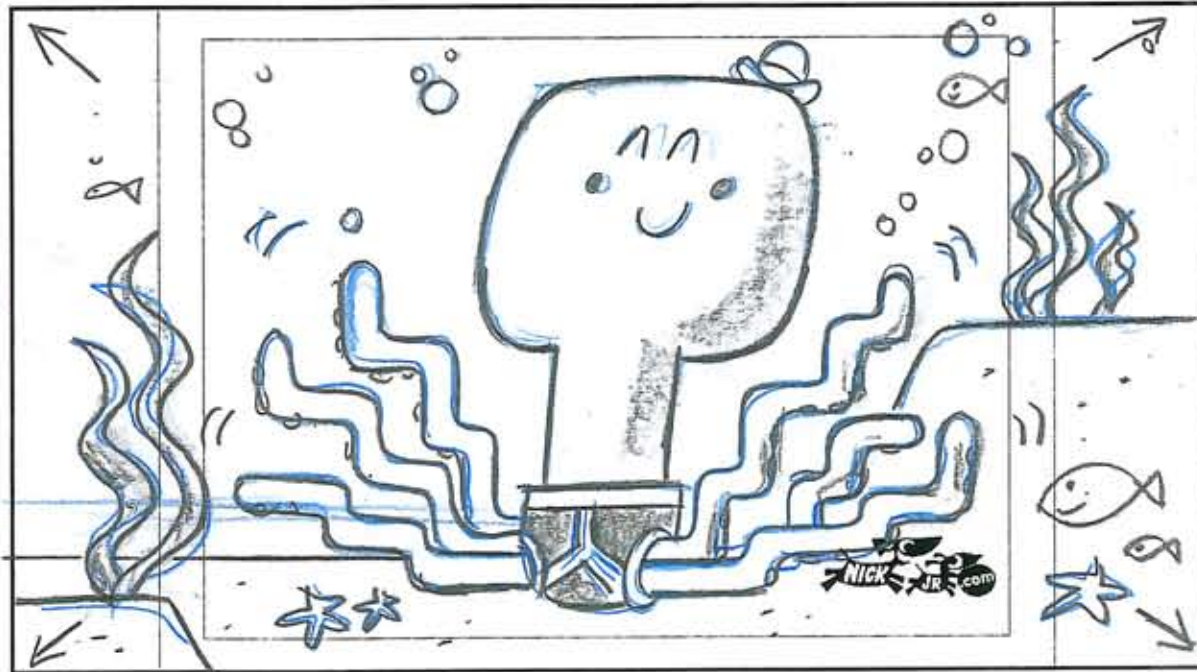

EPISODE

WOW! WOW! WUBBZY!

PAGE: 23

SCENE: 3 (CONT'D)

PANEL: E

ACTION

PULL-OUT WIDE TO REVEAL
OCTOPUS IN HIS UNDERWEAR.

DIAL