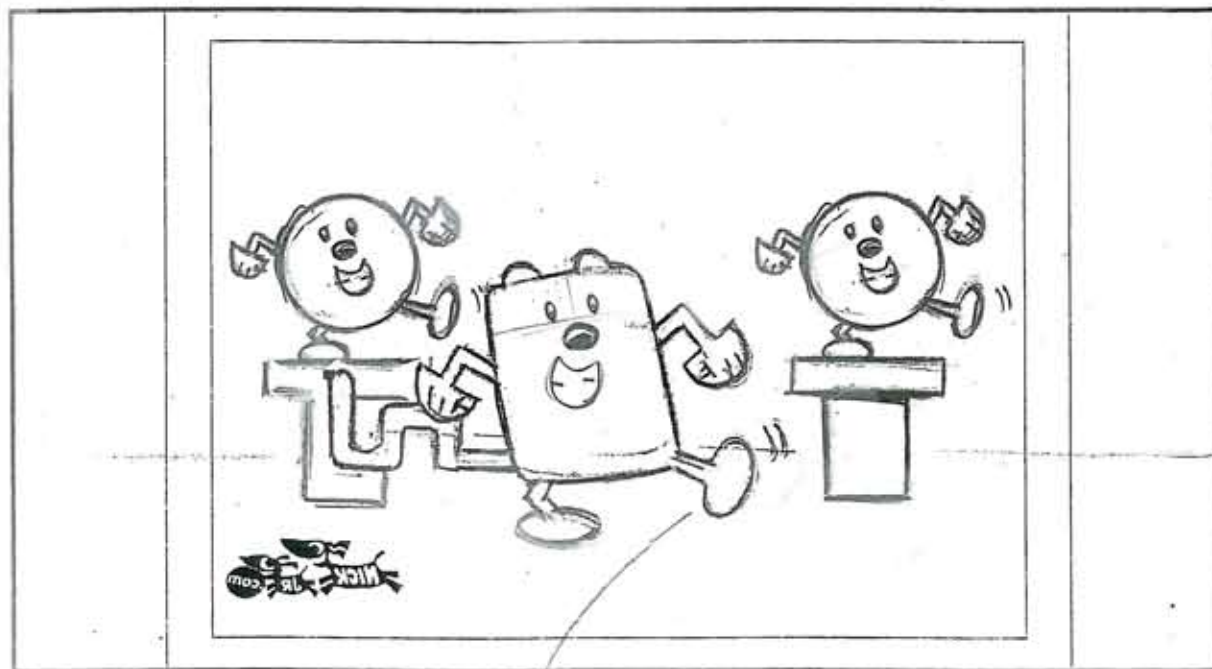

ACTION

USE SAME LEG ACTION AS INDICATED IN PANELS (P) + (Q)

DIAL

SLUG

EPISODE