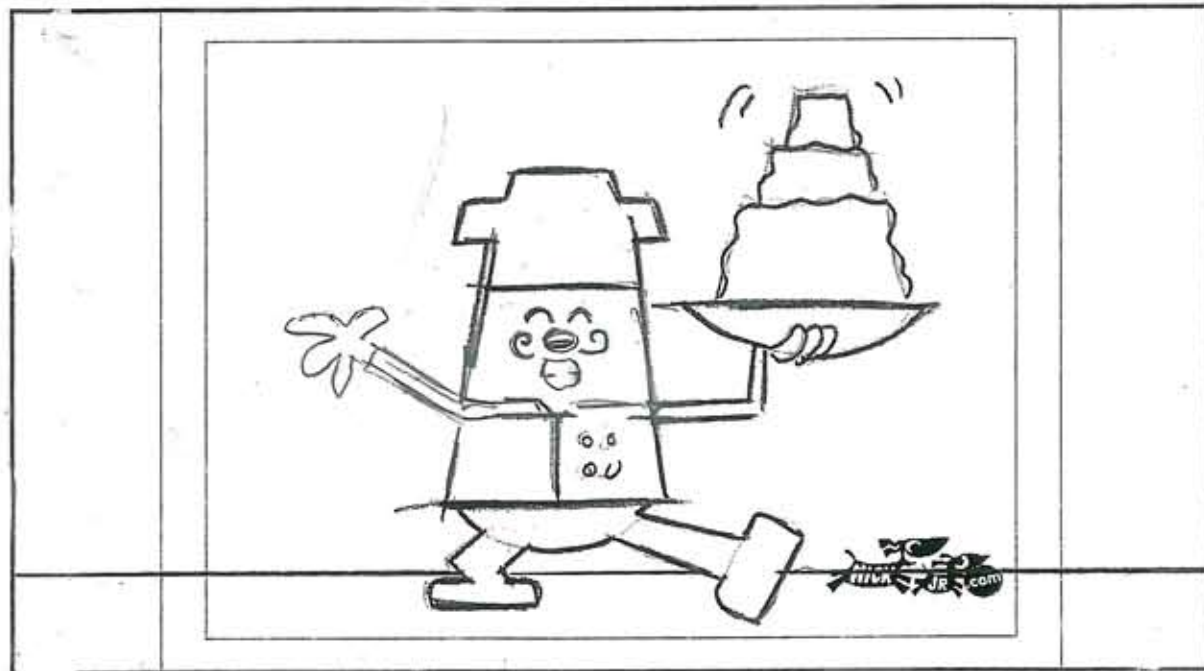

WOW! WOW! WUBBZY!

PAGE: 45

SCENE: 9 (CONT'D)

PANEL: D

SCENE:

PANEL: E

ACTION

ACTION

DIAL

~ SHAKE!

DIAL

→ SHAKE!

SLUG

SLUG

EPISODE