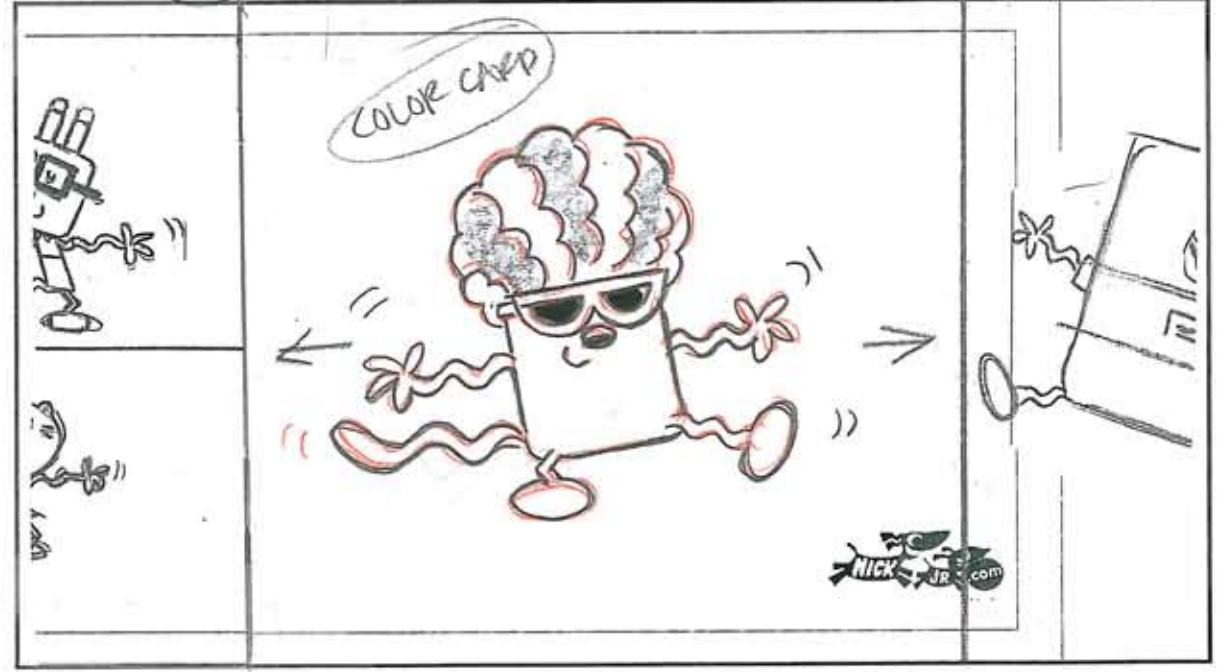

PANEL: A

ACTION
HUGGY POPS ON
WIGGLING

DIAL
~ WIGGLE!

SLUG

ACTION
PANEL SPLITS IN TWO, ONE HALF
SLIDES LEFT, ONE SLIDES RIGHT, REVEALING
WUBBZY IN COLORED AFRO & TAIL

DIAL
~~~~~~>

**SLUG**

EPISODE