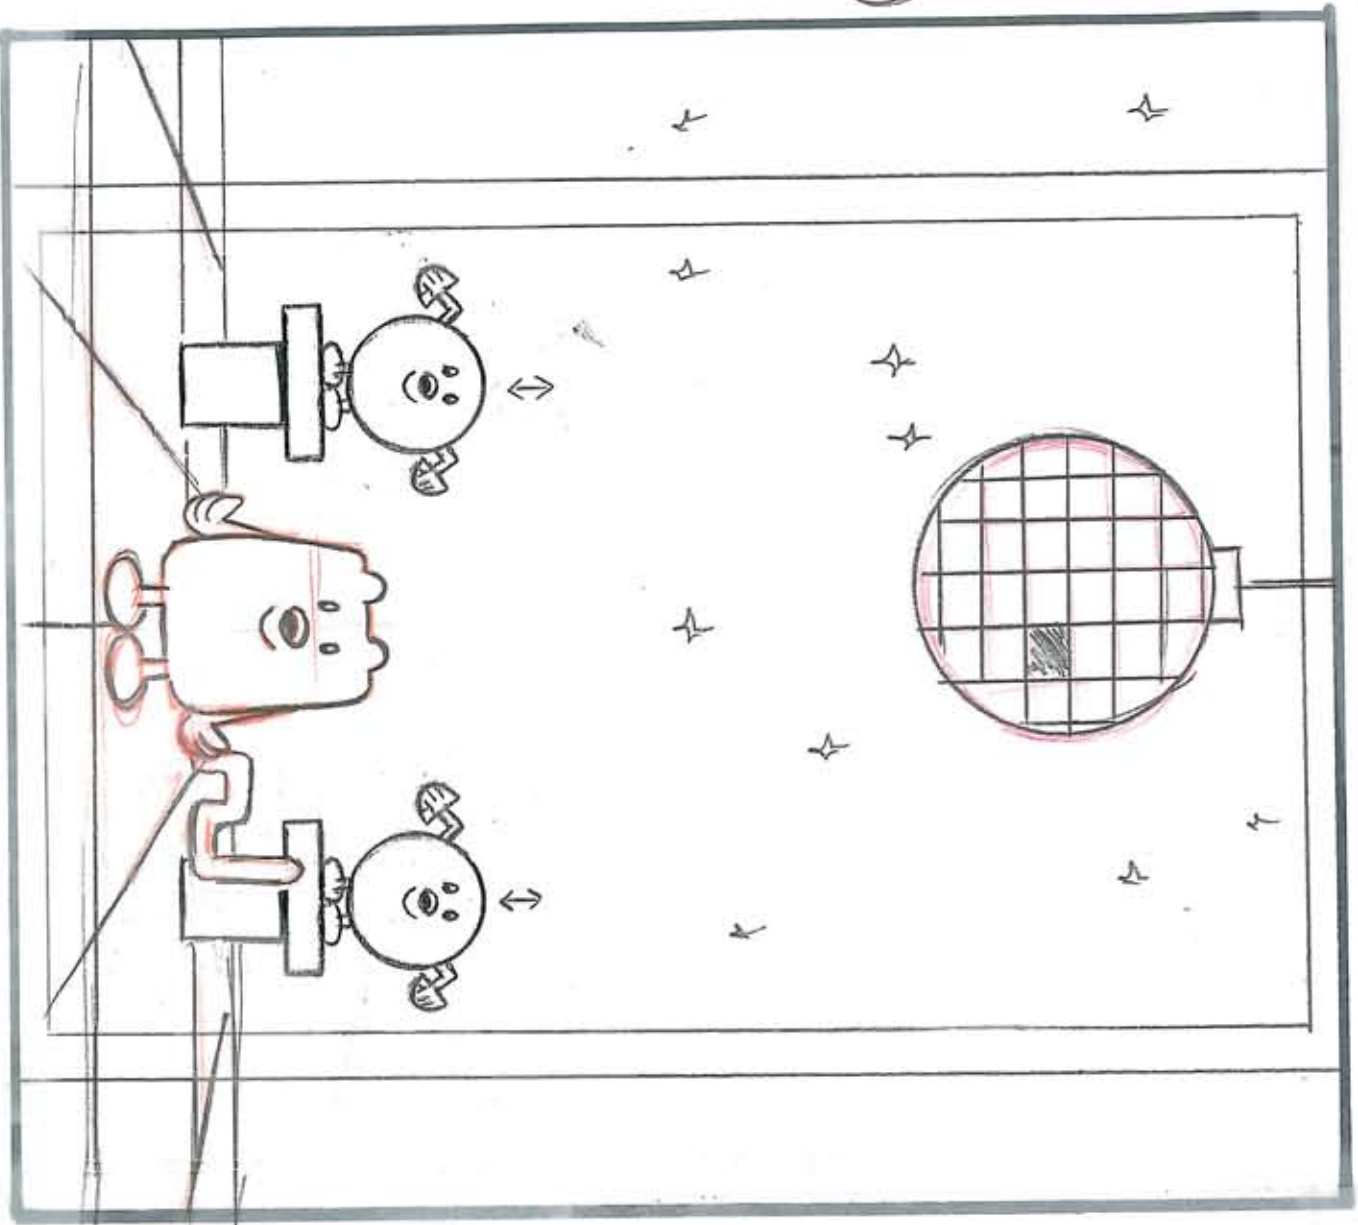

WOW! WOW! WUBBZY!

PAN ←

SCENE: 1 (CONT'D)

PANEL: K

ACTION

PAN DOWN ↓ FROM DISCO BALL TO
WUBBZY AND THE GO-GO DANCERS.
* (DANCERS ARE BOPPING UP & DOWN TO THE BEAT)

DIAL

(beats)
BOM BOM BOM BOM

SLUG

EPISODE