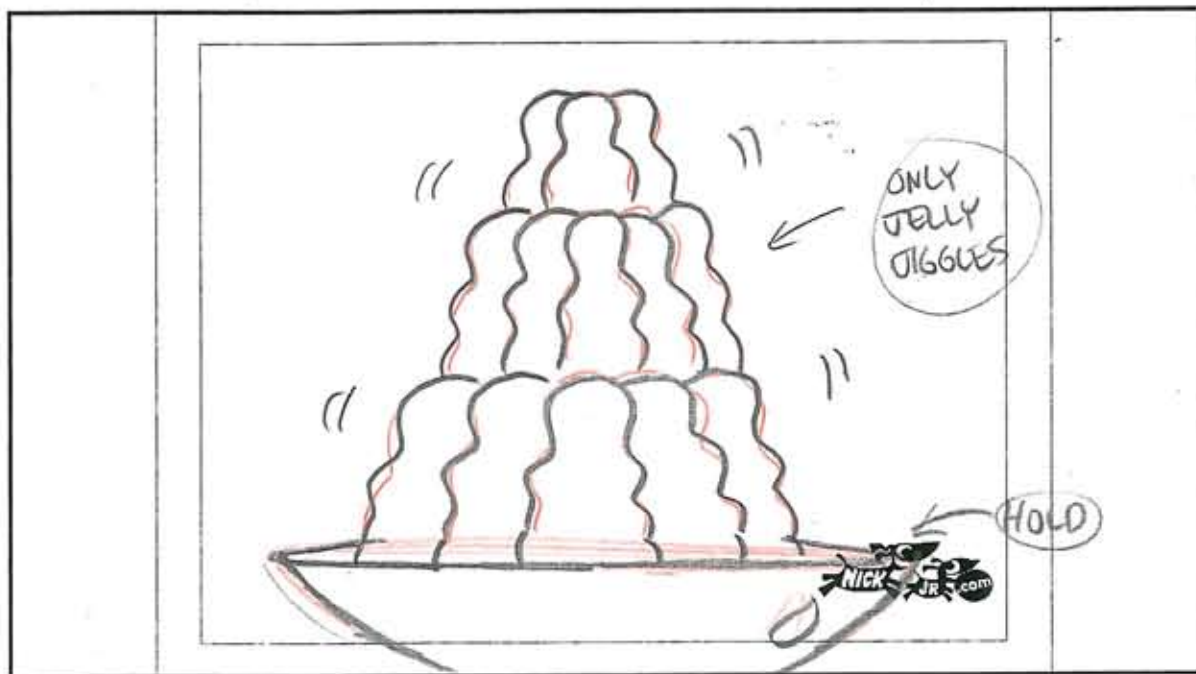

WOW! WOW! WUBBZY!

PAGE: 44

SCENE: ↑ (CONT'D)

PANEL: B

ACTION

CLOSE ON PLATE OF JELLY

DIAL

WIGGLE LIKE JELLY!

SLUG

SCENE:

PANEL: C