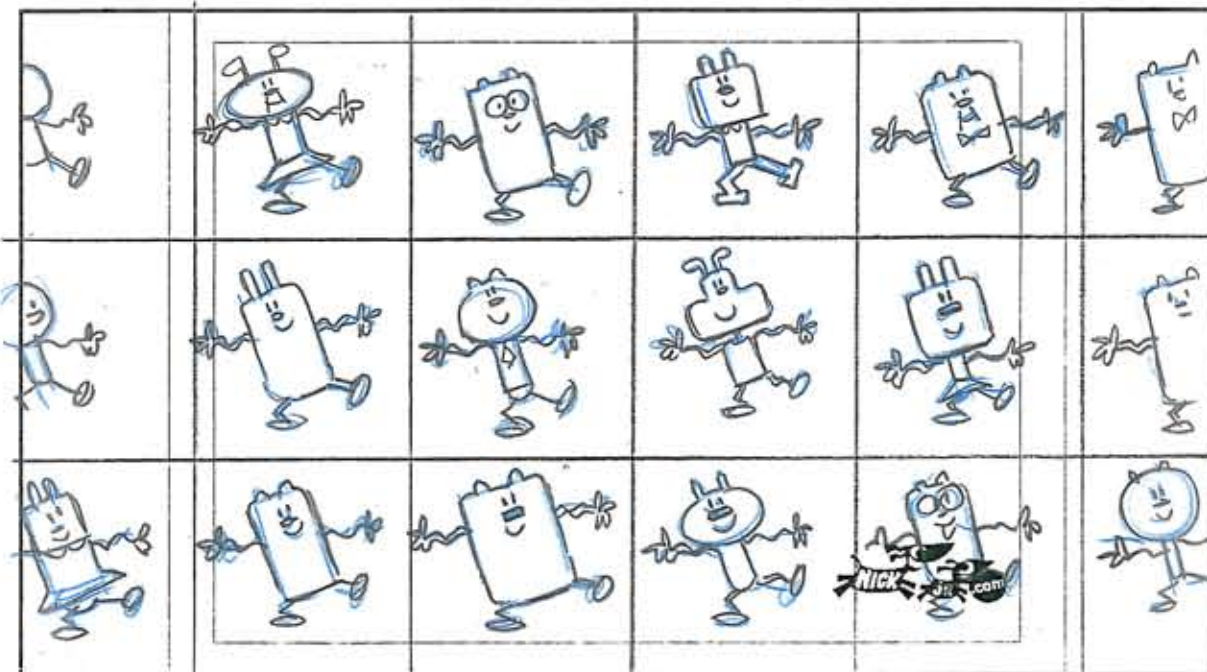

ACTION

ALL WIGGLE

DIAL

DO THE WUBBZY WIGGLE!

SLUG

EPISODE